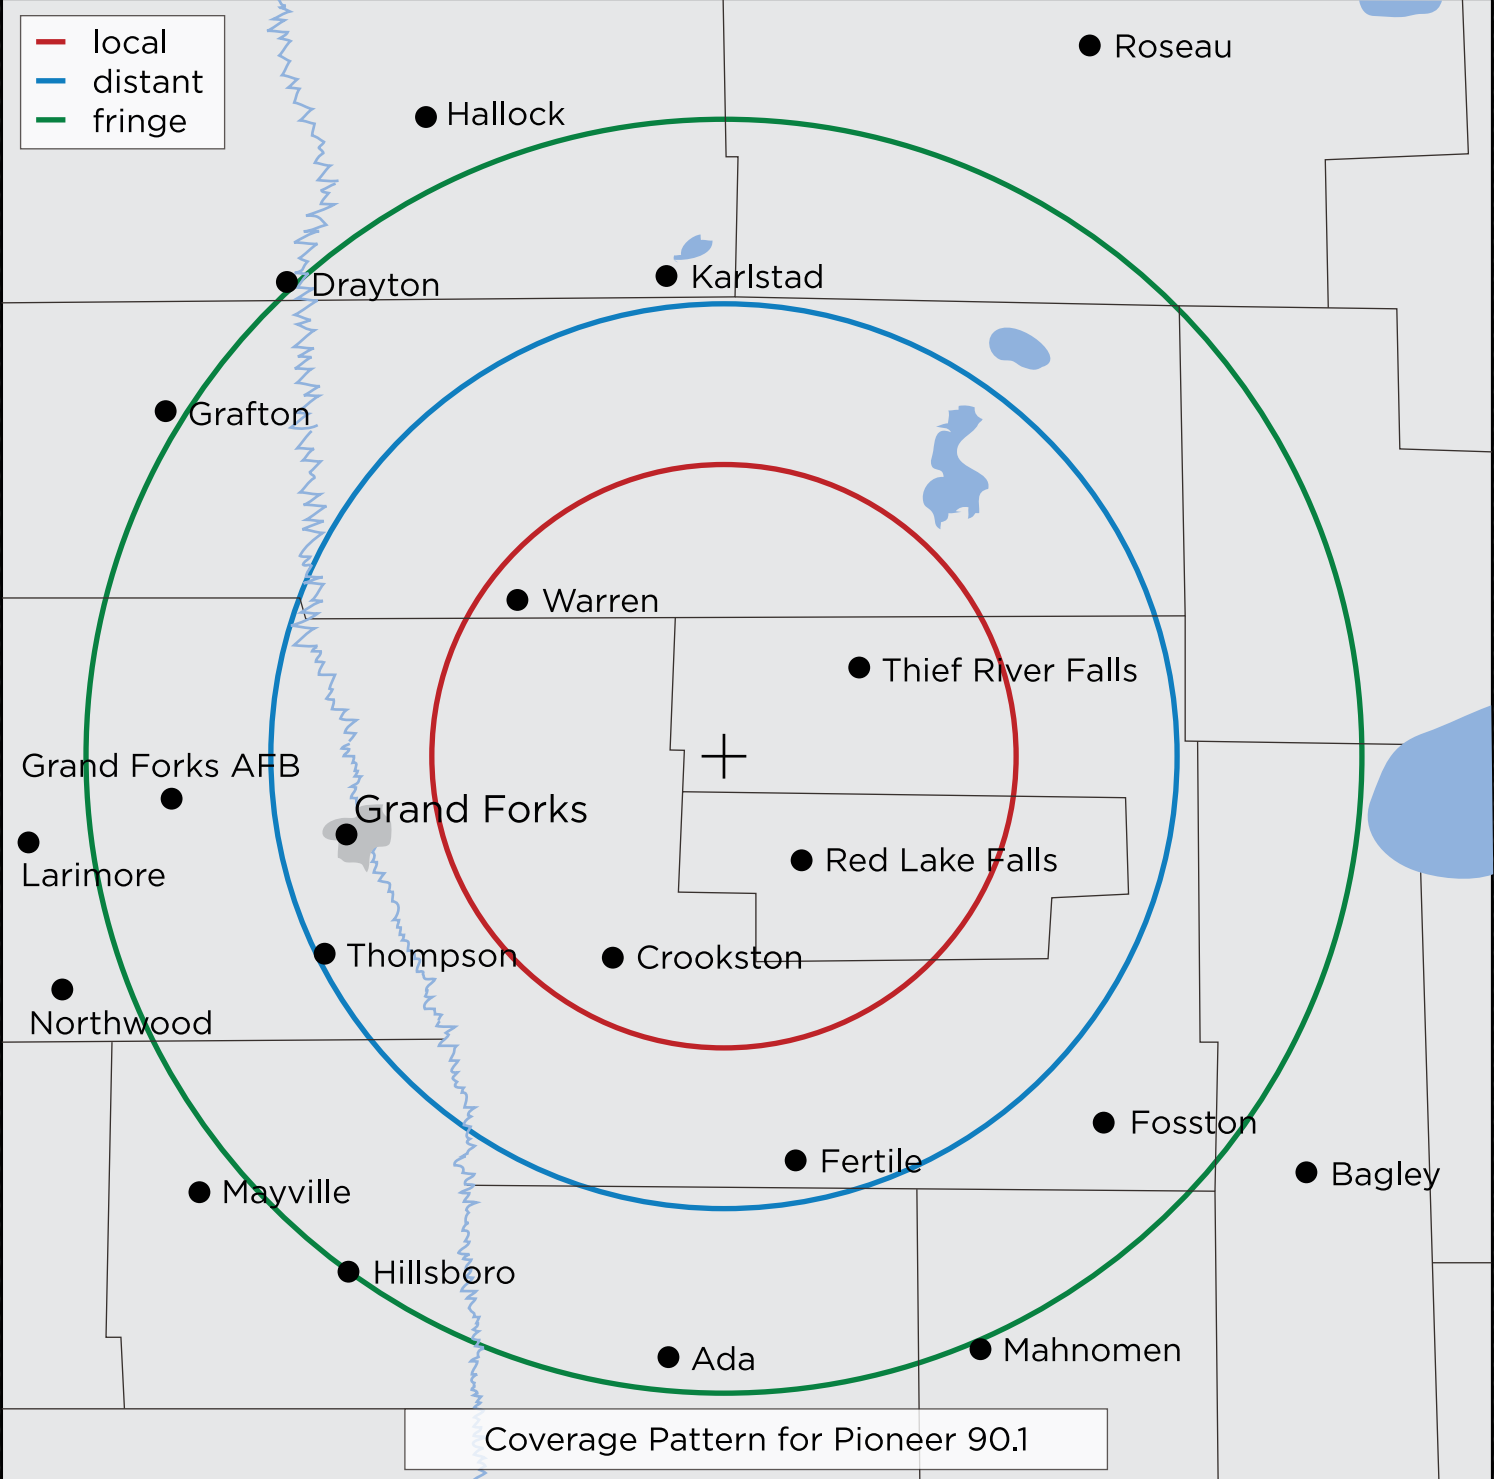

PIONEER

90.1 RADIO

- local
- distant
- fringe

Coverage Pattern for Pioneer 90.1